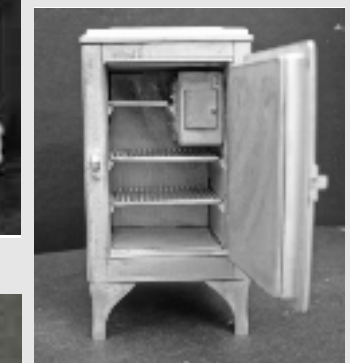

P/233 £33.99
Gas Refrigerator 1930s onwards