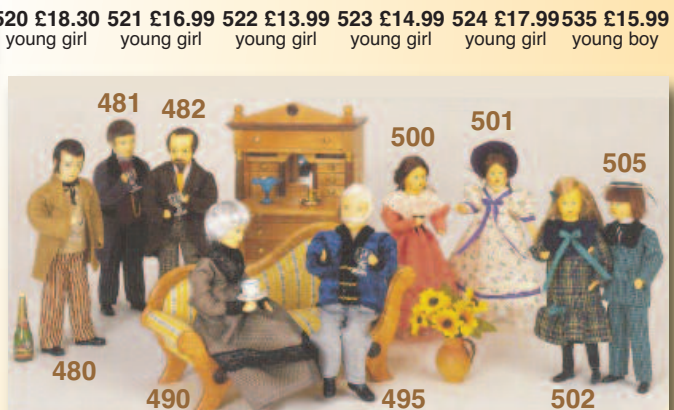

ERNA MEYER HANDMADE DOLLS (Prefix with EM)

315 £24.99 2 children
 300 £34.99 parents
 316 £24.99 2 children
 317 £24.99 2 children
 311 £34.99 grandparents

390 £13.99 young boy
 391 £13.99 young boy
 392 £13.99 young boy
 400 £13.99 baby
 401 £11.99 toddler
 385 £18.30 girl/doll
 402 £10.99 toddler
 403 £10.99 baby
 404 £11.99 baby

351 £16.99 teenage girl
 352 £15.99 teenage boy
 362 £15.99 young girl
 375 £14.99 young boy
 365 £14.99 young girl
 376 £15.99 young boy
 350 £15.99 teenage girl
 360 £15.99 young girl
 361 £15.99 young girl
 364 £14.99 2 children
 377 £15.99 young boy
 378 £15.99 teenage boy

510 £17.99 young girl
 511 £19.50 young girl
 530 £16.99 young boy
 531 £16.99 young boy
 512 £16.99 young girl
 532 £15.99 young boy
 540 £13.99 toddler
 542 £14.99 baby

326 £17.99 mother
 327 £17.99 mother
 329 £14.99 young boy
 330 £17.99 mother
 340 £17.99 father
 341 £17.99 father
 325 £17.99 mother
 328 £17.99 mother
 342 £17.99 father