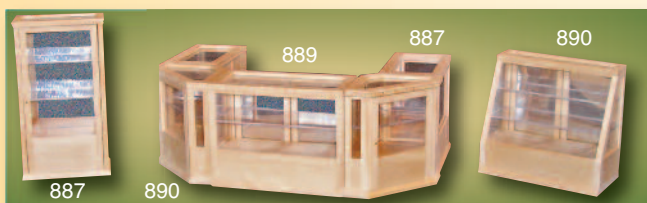

**MI/06 £7.99  
Writing Table**

**MF/25 7pc Tudor Bedchamber £25.99**

**MF/03 7pc Bedroom £14.99**

**MF/09 £9.99**

**MI/08 Desk/Chair £9.99**

**MI/18** Exclusive to Maple Street, this sensational handmade shop furniture is the latest addition to our great furniture sets. With opening front or rear doors, glass tops and shelves and classy internal mirror backs this is some of the highest quality shop furniture available today, and all at unbelievable prices!

**MF/891C MF/889C MF/887C MF/890C**

<b>MF/887C Counter</b>	87mm x 85mm x 56mm	<b>£5.99</b>
<b>MF/889C Long Counter</b>	87mm x 112mm x 56mm	<b>£6.99</b>
<b>MF/890C Angled Display</b>	102mm x 113mm x 56mm	<b>£7.99</b>
<b>MF/891C Tall Display</b>	156mm x 87mm x 56mm	<b>£7.99</b>
<b>MF/892C Carved Display</b>	95mm x 65mm x 65mm	<b>£7.99</b>

## NATURAL WOOD SHOP FURNITURE

Our superb shop furniture set is also available in a beautiful natural wood finish complete with all components allowing you to paint or stain it as you wish!

<b>MF/887N Counter</b>	87mm x 85mm x 56mm	<b>£3.99</b>
<b>MF/888N Angled Counter</b>	87mm x 65mm x 65mm	<b>£4.99</b>
<b>MF/889N Long Counter</b>	87mm x 112mm x 56mm	<b>£4.99</b>
<b>MF/890N Angled Display</b>	102mm x 113mm x 56mm	<b>£5.99</b>
<b>MF/891W Tall Display</b>	156mm x 87mm x 56mm	<b>£5.99</b>
<b>MF/23 5pc set</b>	(887x2, 888x2, 889x1)	<b>£15.99</b>
<b>MF/24 7pc set</b>	(887x2, 888x2, 889x1, 891 x1, 890x1)	<b>£19.99</b>

**MI/07 £3.99  
jardiniere**

**MI/09 £6.99  
Corner Cabinet**

**MI/16 £7.99  
Regency Piano and Stool**

**MI/14 £8.99  
Queen Anne Cab**

**MI/02 £2.99  
Stove**

**MI/12 £6.99  
Cream Piano and Stool**

**MI/01 £4.99  
Large Range**