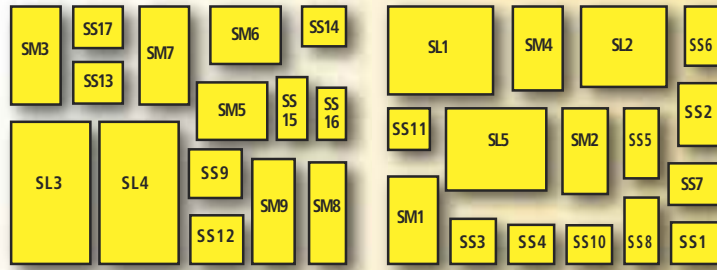

Second row BC/CH Coathangers -£2.99, BC/M Martingale kit, inc 5 horse Brasses, Leather strap & ring -£3.50, BC/P Nappy pins -£1.99

Third row BC/F Historic Fire Marks -£2.50 each, BC/H House names - we have a large selection -£5.99 each

Fourth row BC/S Spectacles and Combs -£2.99, BC/CD Clothes Ainer Kit, inc ropes, pulleys & timbers -£5.50, BC/SD Detailed Sun dial Top -£7.50

Bottom row BC/KF Knives & forks -£2.99

Top Picture

Bottom Picture

Stencils are all to the same scale - large ones are 90mm x 65mm. Large stencils (SL) are £5.99, Medium (SM) - £4.99 small (SS) are £2.99

Metal Rulers marked for 1/12 and 1/24 scale modelling

BC/12R £2.99 (12")

Stained Glass Acetate sheets - £3.99 each
Each sheet measures 210mm x 300mm and can be coloured in with acrylic paints or felt pen

A Great Idea! Use the shaped plates and the dark and light metal letter sheets to design your own house names!