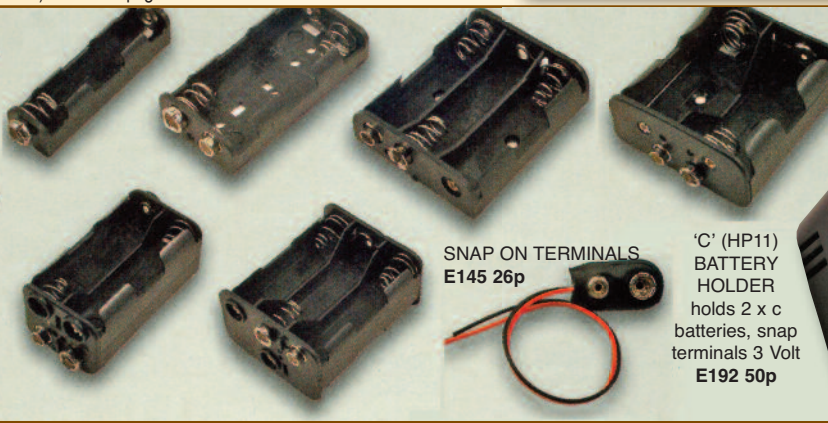

JUST SOME OF OUR GREAT VALUE TRANSFORMERS!

TR/1 12 BULB TRANSFORMER £9.99

TR/2 20 BULB TRANSFORMER £13.99

TR/3 32 BULB TRANSFORMER £15.99

connects direct to a socket - see below

All our transformers have a thermal cut-out in case of short circuit!

TR/3 32 Bulb

(MN1500, LR6, AM3 ETC.)
Holds 1 x AA battery (penlight). 1.5-Volt.
Snap terminals. Size: 57 x 13 x 17mm
E134 30p
Holds 2 x AA battery (penlight). 3-Volt.
Snap terminals. Size: 57 x 30 x 17mm
E142 40p
Holds 3 x AA battery (penlight). 4.5-Volt.
Snap terminals. Size: 57 x 49 x 17mm
E143 45p
Holds 4 x AA battery (penlight). 6-Volt.
Snap terminals. Size: 57 x 29 x 26mm
E135 50p
Holds 6 x AA battery (penlight). 9-Volt.
Snap terminals. Size: 58 x 44 x 28mm
E136 60p

SNAP ON TERMINALS
E145 26p

'C' (HP11) BATTERY HOLDER holds 2 x c batteries, snap terminals 3 Volt E192 50p

FINE HANDMADE BRITISH TUDOR FURNITURE!

TF/01 £49.99
Half Tester Bed

TF/02 £59.99
4 Poster Bed

TF/03 £49.99
High Dresser