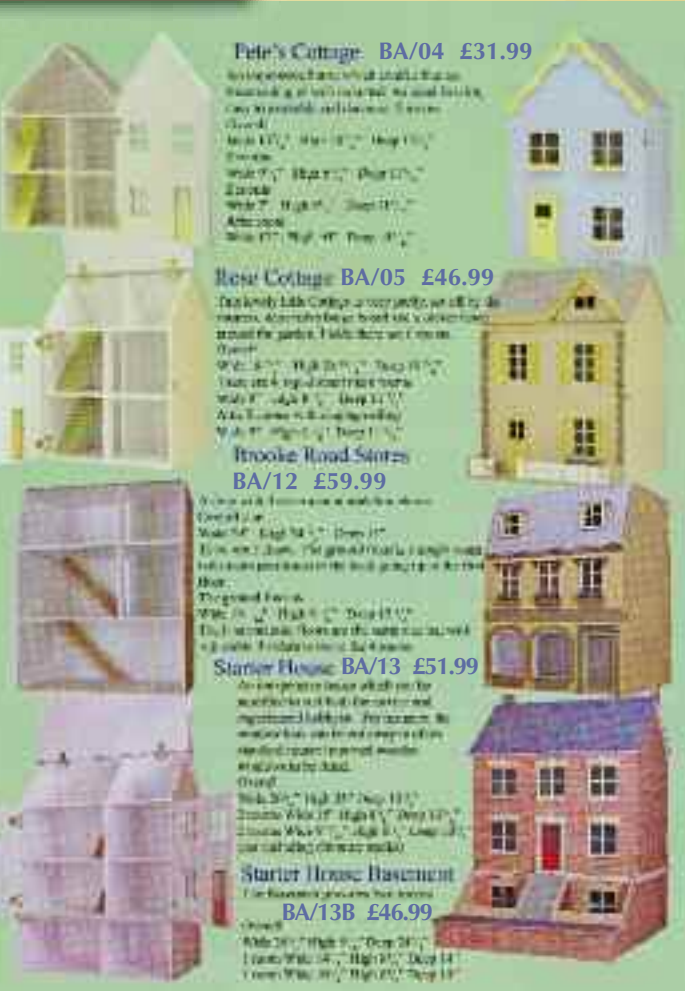

BA/01 The Kensington £129.99

The Kensington is a four-story Georgian house that is extremely accurate, with four wood displays at every 45-degree angle. Jewels. The display set for the full set and set for each room for display. Three display sets available.

Overall: 20 1/2" High 14 1/2" Deep 18" Wide
Frontal: 20 1/2" High 14 1/2" Deep 18" Wide
Side view: 23 1/2" High 14 1/2" Deep 14 1/2" Wide
(Includes 4 wood displays)

BA/01B Basement £79.99

A well thought-out basement display for the Kensington. The period of the front garden is included in the display. The display set for the full set and set for each room for display. Three display sets available.

Overall: 14 1/2" High 14 1/2" Deep 18" Wide
(Includes 4 wood displays)

BA/02 The Hague £119.99

Hand-crafted Dutch style house with three rooms and a well. The Dutch style is very accurate, with the back wall showing 18th century. Two wood displays are provided along with a combination of wood display.

Overall: 20 1/2" High 14 1/2" Deep 18" Wide
Frontal: 20 1/2" High 14 1/2" Deep 18" Wide
Side view: 23 1/2" High 14 1/2" Deep 14 1/2" Wide

We attach the well to the back of the house. It fits inside the house by 4 1/2"

BA/02P The Hague Plinth £17.99

Pete's Cottage BA/04 £31.99

A lovely cottage with a mansard roof. The display set for the full set and set for each room for display. Three display sets available.

Rose Cottage BA/05 £46.99

The lovely little cottage is very pretty, with all the details. The display set for the full set and set for each room for display. Three display sets available.

Trooke Road Stores BA/12 £59.99

A very nice little shop with a mansard roof. The display set for the full set and set for each room for display. Three display sets available.

Starter House BA/13 £51.99