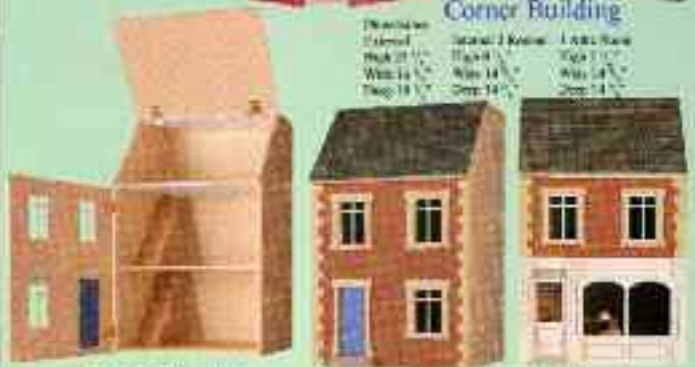

Terrace BA/14 £57.99

Middle Shop BA/15 £69.99