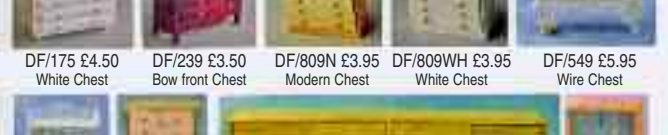

DF/253WH £5.75 White Double
DF/045 £7.95 Double Bed
DF/555 £14.95 Wire Lounge Set

DF/859 £2.95 Mirror Dresser
DF/276 £5.75 Roccoo Dresser
DF/112P £8.95 Dresser and Chest
DF/535 £3.75 Wire Mirror

DF/288 £2.95 Bedroom Chair
DF/417 £9.65 Boudoir Chair
DF/940 £1.60 Stool
DF/931P £2.35 Pink Drawers
DF/931B £2.35 Blue Drawers

DF/044 £5.95 Upholstered Chaise
DF/092 £6.95
DF/220 £2.55
DF/221 £3.45
DF/543 £7.50 Wire Dining Set

DF/941P £1.95
DF/941M £1.95
DF/942P £1.95
DF/942M £1.95
DF/949 £4.50 Pair Bedside Cabs

DF/823 £3.15 Domed Trunk
DF/116P £8.45 Tallboy and Chest
DF/116M £8.45 Tallboy and Chest
DF/170 £3.50 Bedroom Chest

DF/175 £4.50 White Chest
DF/239 £3.50 Bow front Chest
DF/809N £3.95 Modern Chest
DF/809WH £3.95 White Chest
DF/549 £5.95 Wire Chest

DF/550 £4.95 White Chest
DF/929P £5.95 Pink Chest
DF/947 £2.95 Over Bed Cupboards
DF/929B £5.95 Blue Chest