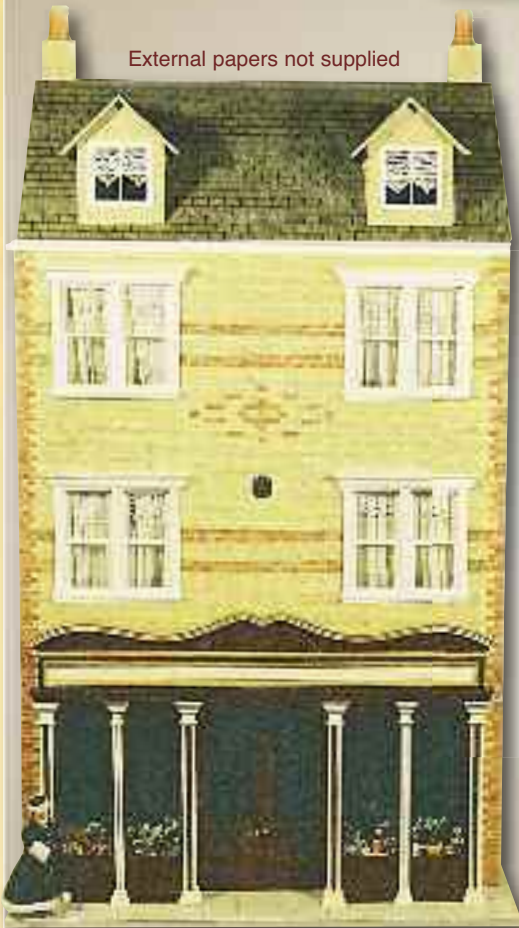

MAPLE STREET DOLLS HOUSE KITS

MH/07 MAPLE STREET SHOP[©]

W535mm x D459mm x H922mm

External papers not supplied

Interior shown with optional staircase fittings kit including banisters, rail and newels
MH/07ST £14.99

Over the years we have been asked many times for a good sized shop on several stories. up to now the problem has always been the lack of a good sized shop front, so a couple of years ago we designed our own! This nice looking shop features three good sized stories PLUS a spacious attic - we think you will be impressed!