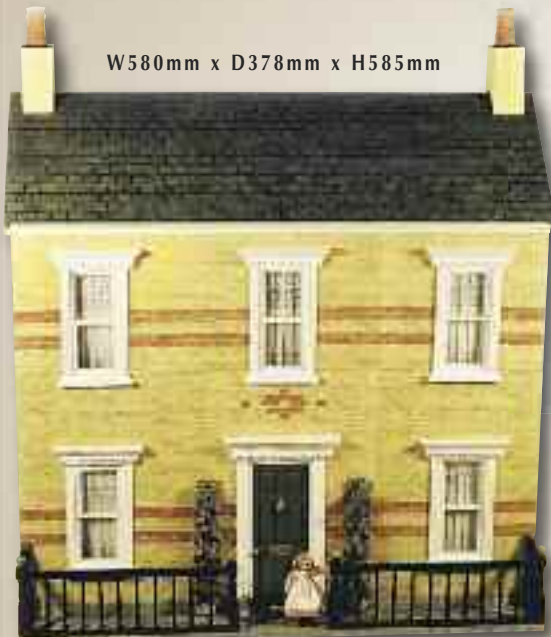

MMH/09 UPPER STOREY[©]

W545mm x D378mm x H303mm

OPENING WINDOWS!
LARGE LIVING SPACE!

£34.99!

VICTORIAN COTTAGE

If you are tight for space then this is the house for you! with its stylish railings, opening sash windows and dentil door this cozy cottage oozes charm and moveable internal partitions give a flexible interior! The garden railings at the front of the house are included in the kit

W580mm x D378mm x H585mm

Interior shown with optional staircase fittings kit including banisters, rail and newels
MH/10ST £5.99

STYLISH SHOP FRONT
GLAZED WINDOWS!
LARGE SHOP AREA!

£44.99! MH/08 MAPLE SHOP BOX[©]

W545mm x D378mm x H303mm

MH/10 VICTORIAN COTTAGE[©]
£89.99!

This is a great value good sized shop box featuring our exclusive fully glazed shop front! The sensational optional upper storey has opening sash windows and the front can be hinged or attached with hooks and eyes. With a great price it perfectly complements the Shop Box offering double the space!