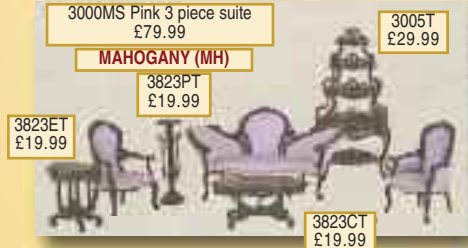

1/24 SCALE (PREFIX WITH S)

WALNUT (NWN)

See the detailed pictures of the 1/12 scale version for a closer look at this great kitchen!

MAHOGANY (MH)

These 1/24 items are all perfect reproductions of the 1/12 versions! Take a look at the larger items to get a better idea of the incredible detail!

S3450WF 3 piece Bathroom Set £79.99
This larger picture gives a good idea of just how detailed this superb hand carved and hand painted 1/24 scale furniture really is!